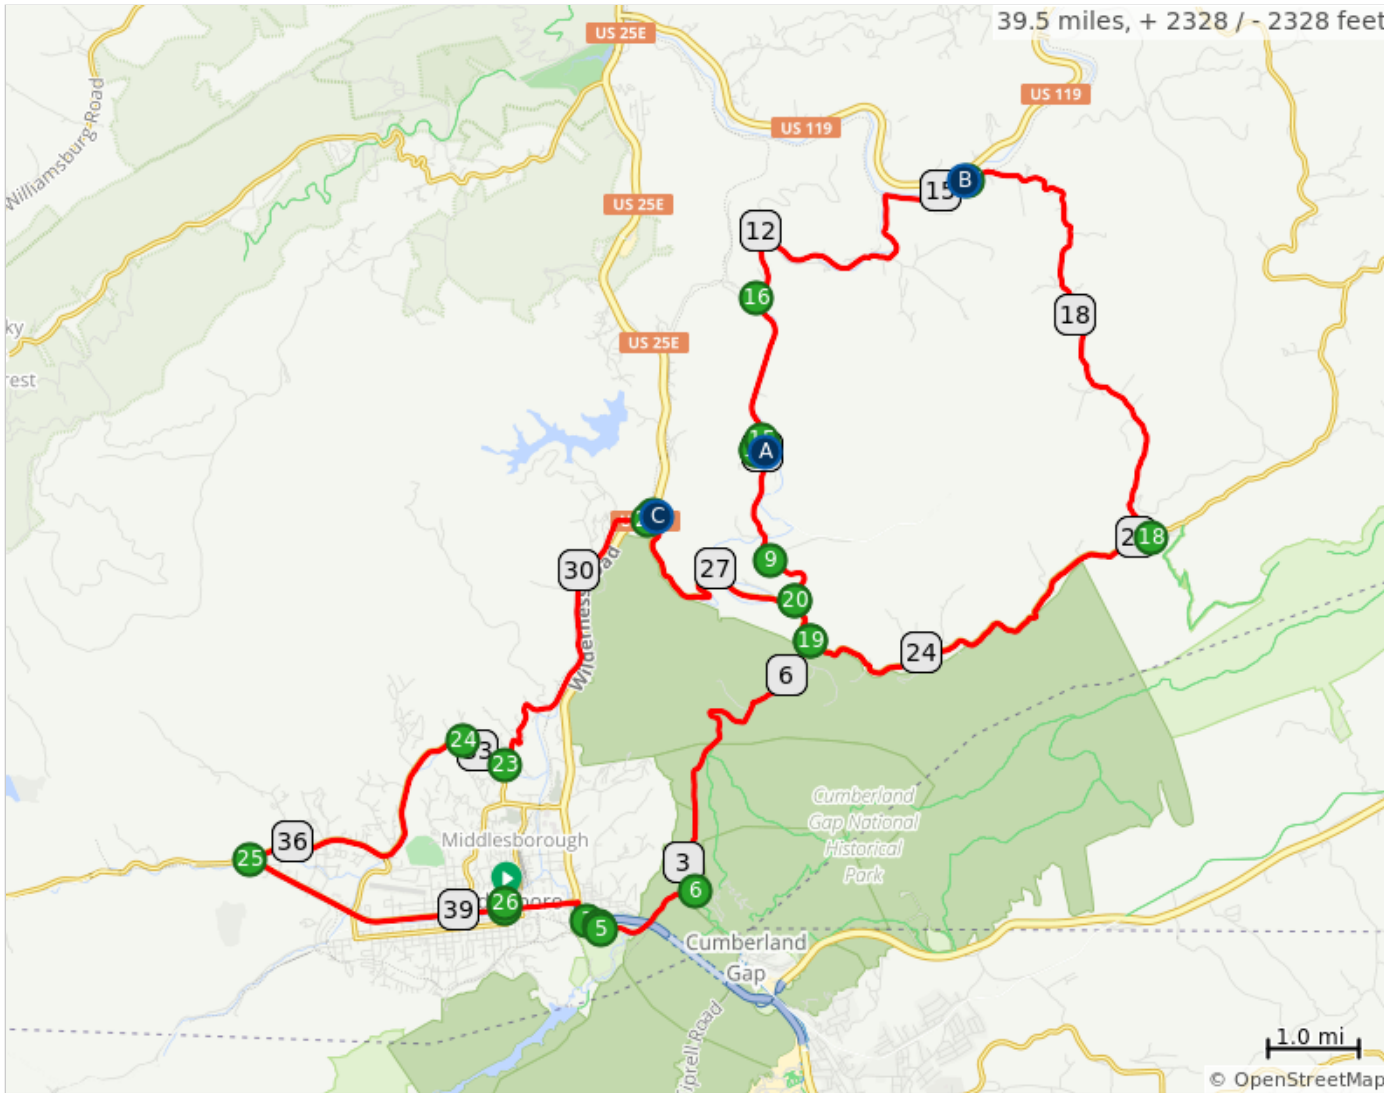

# RTC - 40 Mile- Orange Route 2022

- A. Sharp downhill curve (Sharp right)
- B. Calvin Aid Station
- C. Faith Temple Aid Station

RTC - 40 Mile- Orange Route 2022

Dist	Type	Next
0.0	📍	0.1
0.1	←	1.0
1.1	←	0.1
1.2	→	0.0
1.3	←	1.3
2.6	→	3.9
6.5	←	0.5
7.0	→	0.7
7.7	←	1.4
9.1	→	0.1
9.2	↑	0.0
9.3	→	0.1
9.4	↑	0.1
9.5	←	0.0
9.5	→	1.7
11.2	→	4.1

11.2 miles. +711/-798 feet

Dist	Type	Next
15.3	↑	5.6
20.9	→	4.6
25.5	→	0.5
26.0	←	2.8
28.9	←	0.1
28.9	→	3.8
32.7	→	0.5
33.2	↑	3.3
36.5	←	3.0
39.5	📍	0.0

28.3 miles. +1797/-1671 feet