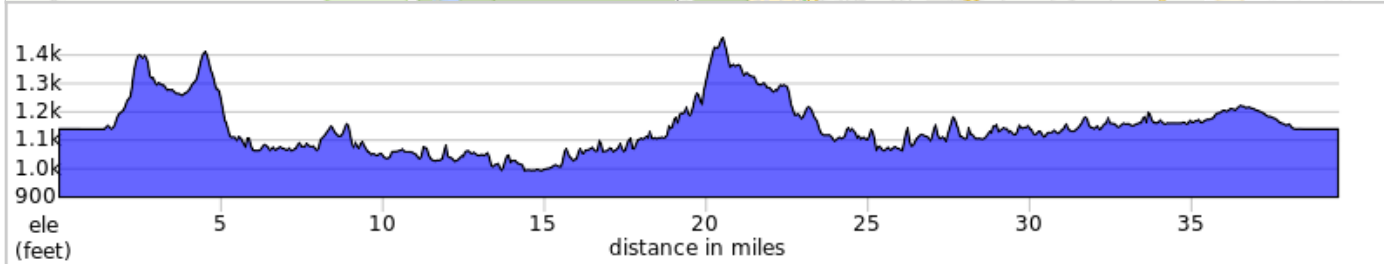

# RTC - 40 Mile- Orange Route 2022

- A. Sharp downhill curve (Sharp right)
- B. Calvin Aid Station
- C. Faith Temple Aid Station

RTC - 40 Mile- Orange Route 2022

Dist	Type	Next
0.0	📍	0.1
0.1	←	1.0
1.1	←	0.1
1.2	→	0.0
1.3	←	1.3
2.6	→	3.9
6.5	←	0.5
7.0	→	0.7
7.7	←	1.4
9.1	→	0.1
9.2	↑	0.0
9.3	→	0.1
9.4	↑	0.1
9.5	←	0.0
9.5	→	1.7
11.2	→	4.1

11.2 miles. +711/-798 feet

Dist	Type	Next
15.3	↑	5.6
20.9	→	4.6
25.5	→	0.5
26.0	←	2.8
28.9	←	0.1
28.9	→	3.8
32.7	→	0.5
33.2	↑	3.3
36.5	←	3.0
39.5	📍	0.0

28.3 miles. +1797/-1671 feet