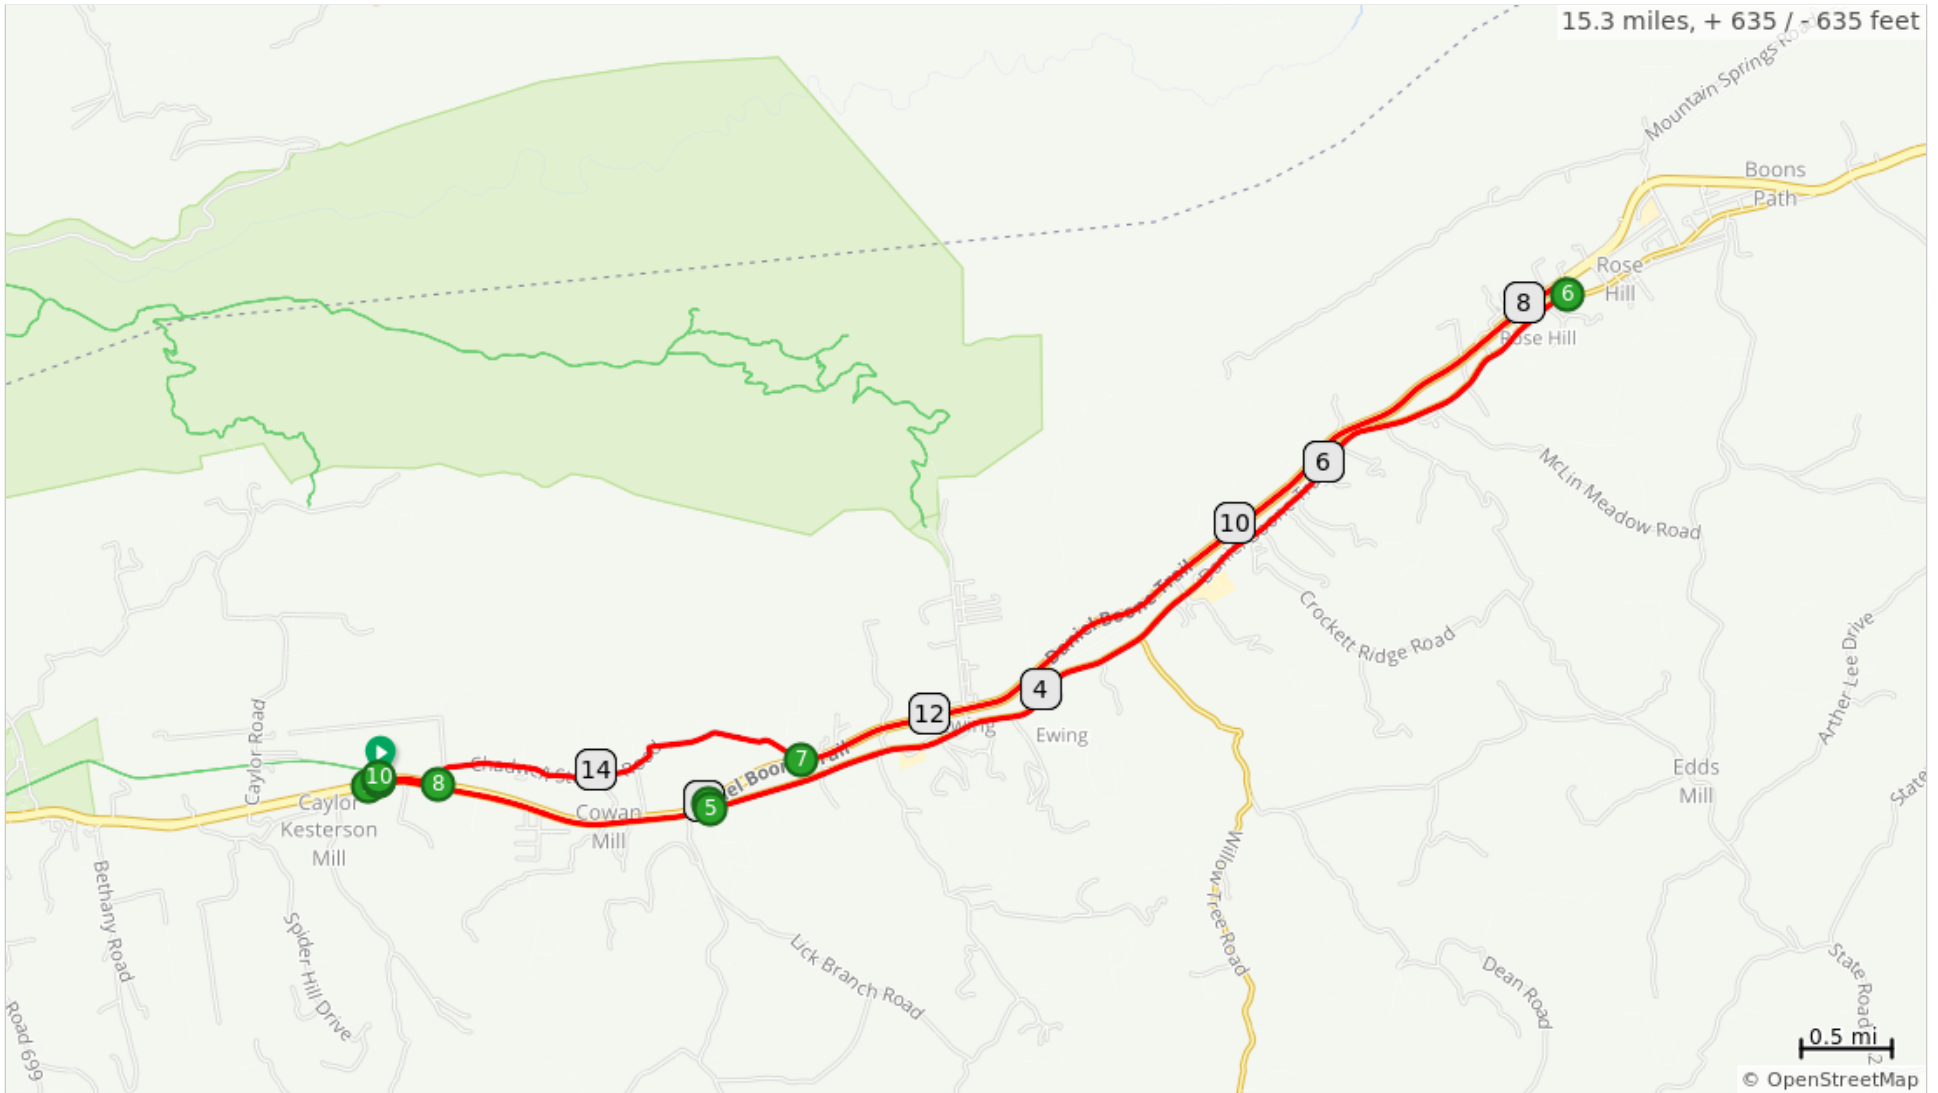

# RTC - Sunday Virginia Route 2022

15.3 miles, + 635 / - 635 feet

# RTC - Sunday Virginia Route 2022

Dist	Type	Next
0.0	📍	0.0
0.0	➔	0.1
0.1	➔	1.9
2.0	➔	0.0
2.0	➔	5.6
7.7	➔	5.1
12.8	➔	2.2
15.0	➔	0.3
15.3	➔	0.0
15.3	📍	0.0

15.3 miles. +597/-598 feet

---