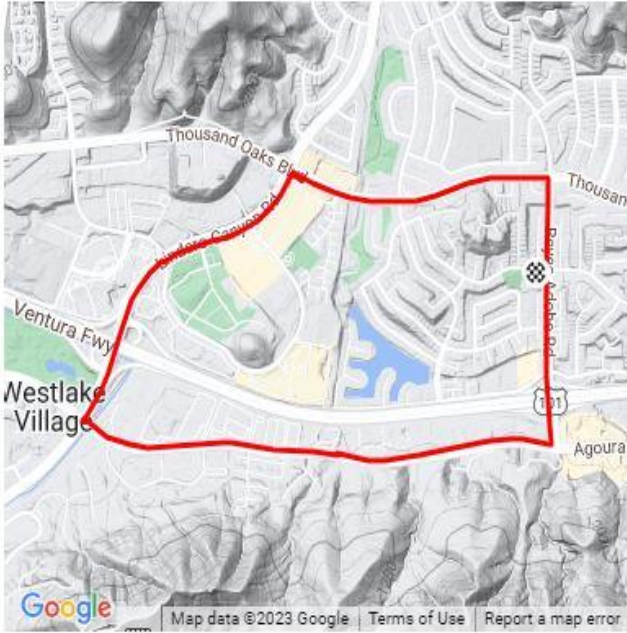

RAD Ride! 4.0 mile

<https://www.strava.com/routes/2993222986632693840>

4.07 mi

241 ft

Road

Distance

Elevation Gain

Ride Type

Est. Moving Time: 16:17

Route recommendations may be incomplete and/or inaccurate and may contain sections of private land and/or sections of terrain that could be challenging or hazardous. Always use your best judgement about the safety of road and trail conditions and follow traffic and property laws. Est. Moving Time based on your avg speed of 15.0 mi/h over last 4 weeks

DIRECTION	DISTANCE (miles)
Proceed onto West Rainbow Crest Drive	0.0
Proceed onto off-road waypoint. No data available	0.0
Proceed onto off-road waypoint. No data available	0.7
Right onto Agoura Road	1.1
Right onto Lindero Canyon Road	1.9
Proceed onto Lindero Canyon Road	1.9
Proceed onto off-road waypoint. No data available	2.4
Proceed onto off-road waypoint. No data available	2.9
Right onto Thousand Oaks Boulevard	3.0
Proceed onto off-road waypoint. No data available	3.7
Proceed onto off-road waypoint. No data available	3.8
Right onto West Rainbow Crest Drive	4.0
Arrive at Finish	4.0