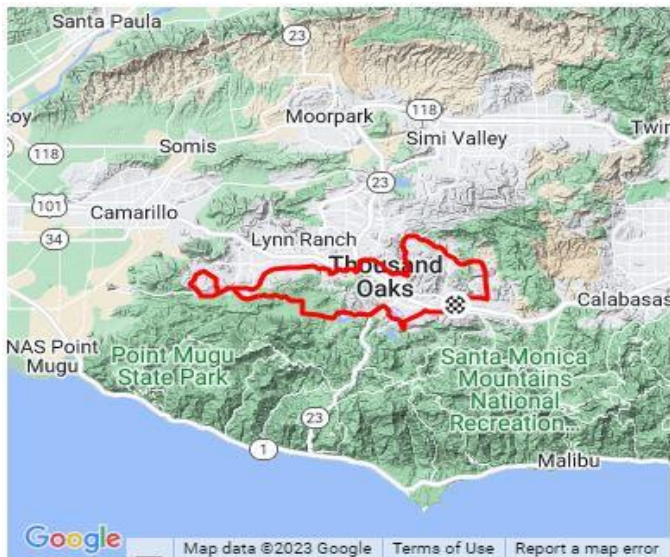

RAD Ride! 40 mile

https://www.strava.com/routes/2992934089515668560

39.49 mi

Distance

2,670 ft

Elevation Gain

Road

Ride Type

Est. Moving Time: 2:37:53

Route recommendations may be incomplete and/or inaccurate and may contain sections of private land and/or sections of terrain that could be challenging or hazardous. Always use your best judgement about the safety of road and trail conditions and follow traffic and property laws. Est. Moving Time based on your avg speed of 15.0 mi/h over last 4 weeks

DIRECTION	DISTANCE (miles)
Proceed onto West Rainbow Crest Drive	0.0
Proceed onto off-road waypoint. No data available	0.0

Left onto Via Las Brisas	18.6
Left onto West Lynn Road	18.6
Continue on Lynn Road	19.5
Proceed onto Lynn Road	21.1
Proceed onto off-road waypoint. No data available	23.1
Proceed onto off-road waypoint. No data available	23.6
Right onto Greenmeadow Avenue	23.6
Continue on Greenmeadow	23.9
Continue on Greenmeadow Avenue	24.3
Continue on Oak Creek Drive	24.7
Left onto South Moorpark Road	24.7
Proceed onto South Moorpark Road	24.7
Proceed onto off-road waypoint. No data available	25.1
Right onto Rolling Oaks Drive	25.1
Proceed onto off-road waypoint. No data available	25.2
Proceed onto off-road waypoint. No data available	25.3
Left onto Rolling Oaks Drive	25.4
Left onto Los Padres Drive	25.7
Proceed onto Los Padres Drive	25.7
Right onto Haaland Drive	25.8
Proceed onto off-road waypoint. No data available	25.8
Continue on Haaland Drive	25.8
Proceed onto Haaland Drive	26.0
Left onto Rancho Road	26.4