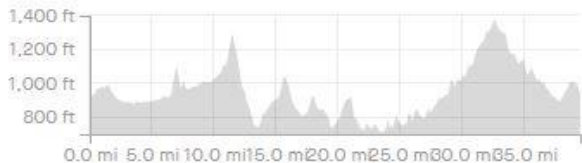

# RAD Ride! 40 mile

https://www.strava.com/routes/2992934089515668560

39.49 mi

Distance

2,670 ft

Elevation Gain

Road

Ride Type

Est. Moving Time: 2:37:53

Route recommendations may be incomplete and/or inaccurate and may contain sections of private land and/or sections of terrain that could be challenging or hazardous. Always use your best judgement about the safety of road and trail conditions and follow traffic and property laws. Est. Moving Time based on your avg speed of 15.0 mi/h over last 4 weeks

DIRECTION	DISTANCE (miles)
Proceed onto West Rainbow Crest Drive	0.0
Proceed onto off-road waypoint. No data available	0.0

Left onto Via Las Brisas	18.6
Left onto West Lynn Road	18.6
Continue on Lynn Road	19.5
Proceed onto Lynn Road	21.1
Proceed onto off-road waypoint. No data available	23.1
Proceed onto off-road waypoint. No data available	23.6
Right onto Greenmeadow Avenue	23.6
Continue on Greenmeadow	23.9
Continue on Greenmeadow Avenue	24.3
Continue on Oak Creek Drive	24.7
Left onto South Moorpark Road	24.7
Proceed onto South Moorpark Road	24.7
Proceed onto off-road waypoint. No data available	25.1
Right onto Rolling Oaks Drive	25.1
Proceed onto off-road waypoint. No data available	25.2
Proceed onto off-road waypoint. No data available	25.3
Left onto Rolling Oaks Drive	25.4
Left onto Los Padres Drive	25.7
Proceed onto Los Padres Drive	25.7
Right onto Haaland Drive	25.8
Proceed onto off-road waypoint. No data available	25.8
Continue on Haaland Drive	25.8
Proceed onto Haaland Drive	26.0
Left onto Rancho Road	26.4