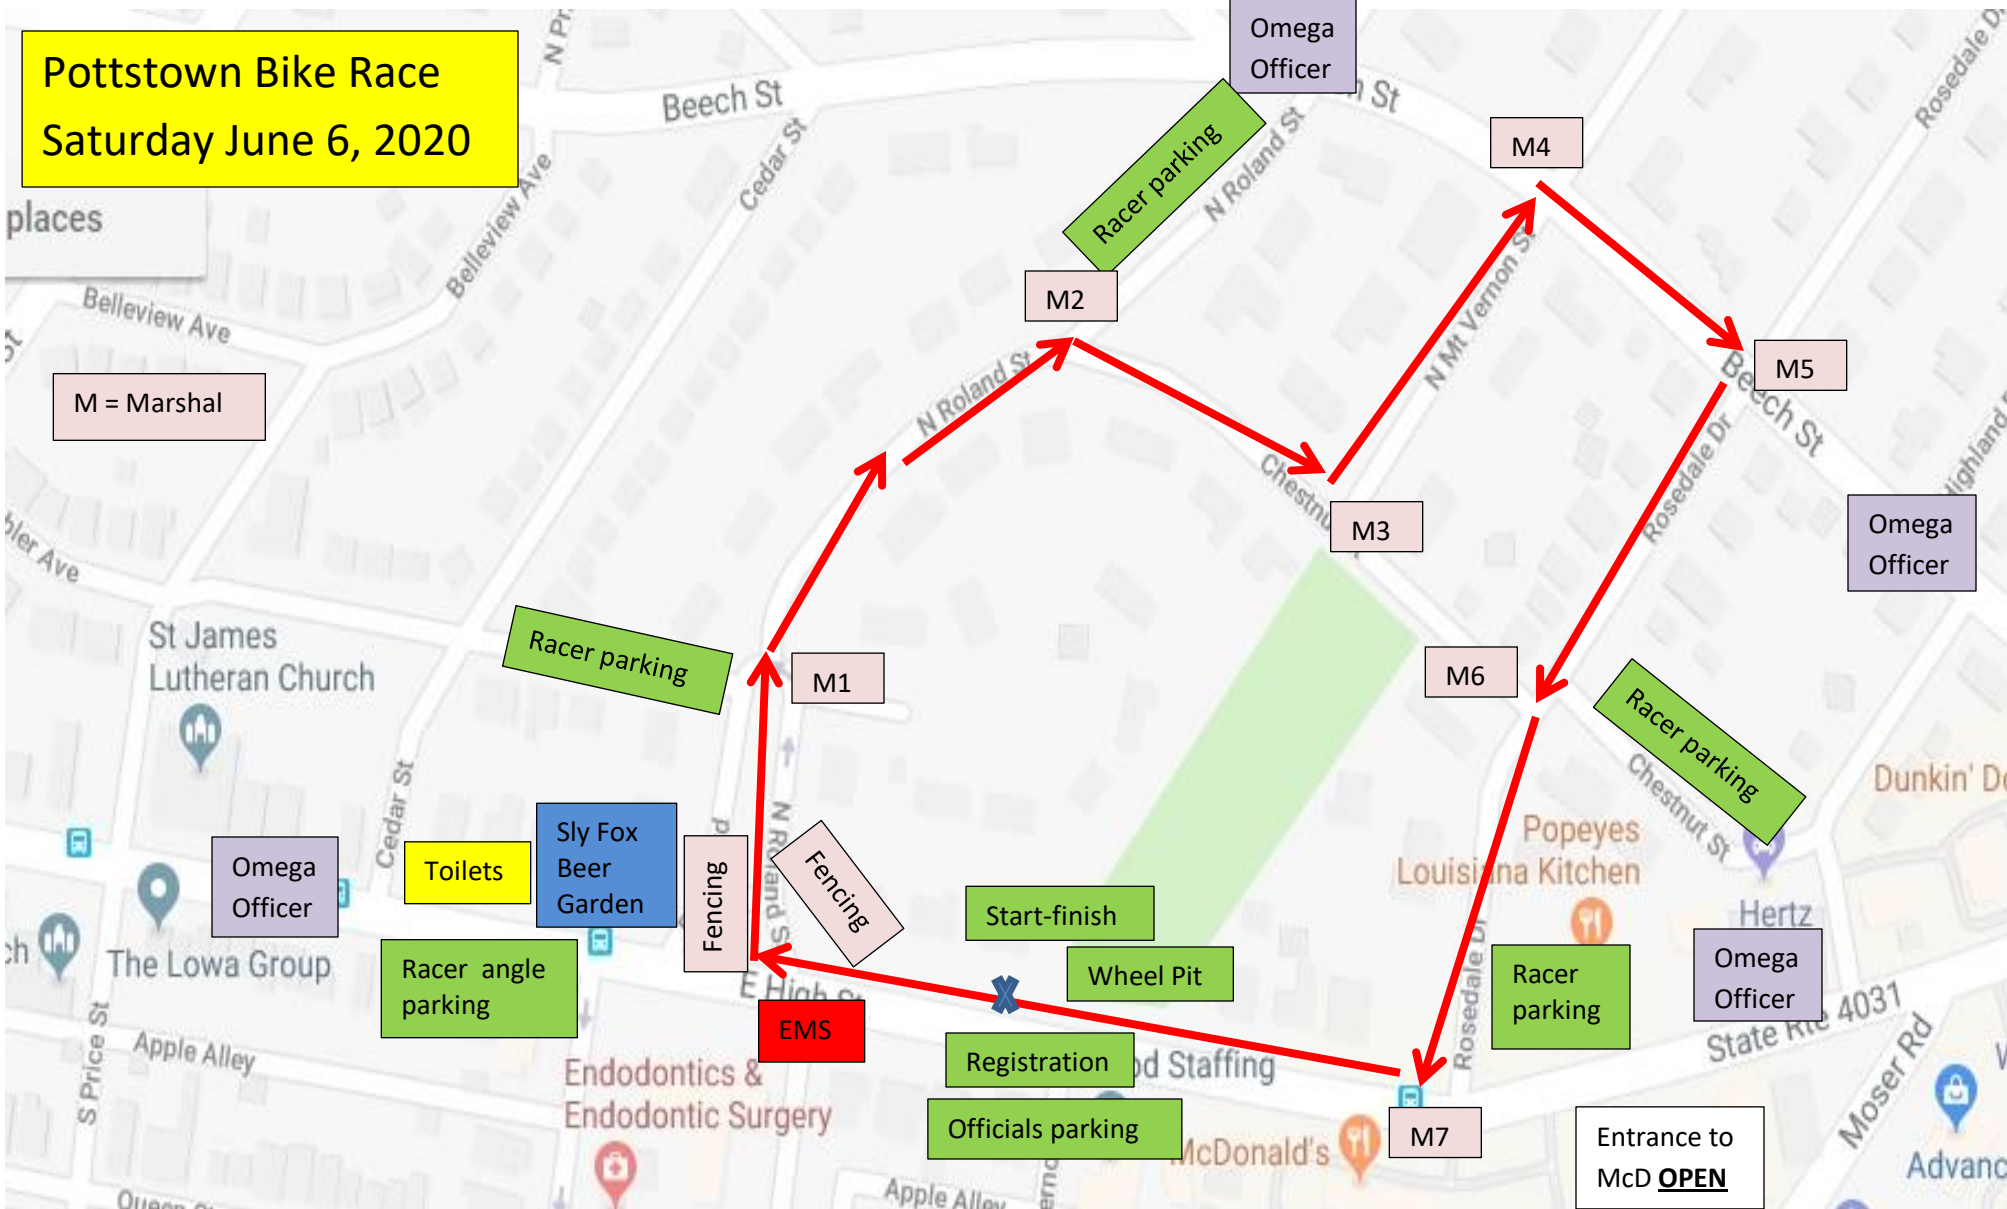

c

**2020 Omega Bike Race Stations:**

Omega #1 = High & Cedar

Omega #2 = Beech & Roland

Omega #3 = Beech & Highland

Omega #4 = High & Moser

+ Omega Supervisor